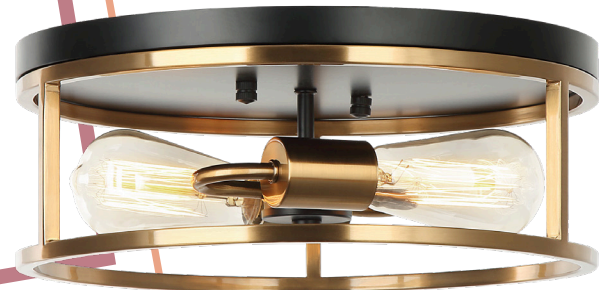

SALE \$579
Monza by Kuzco
56W LED Pendant
26"H x 24"W

SALE \$339
Sunburst by Artcraft
3 Light Flush
13.25"H x 20.5"W

SALE \$699
Sunburst by Artcraft
8 Light Chandelier
31.5" Diameter

SALE \$89
Draven by Kuzco
13W LED Scone
18.4"H

SALE \$119
Blink by Matteo
E26 Wall Lamp
11" H

SALE \$139
Clarke by Matteo
2 Light Flush
13" Diameter

SALE \$259
Elle by Hinkley
3 Light Bath
24" Long

SALE \$269
Fletcher by Hinkley
3 Light Bath
25" Long