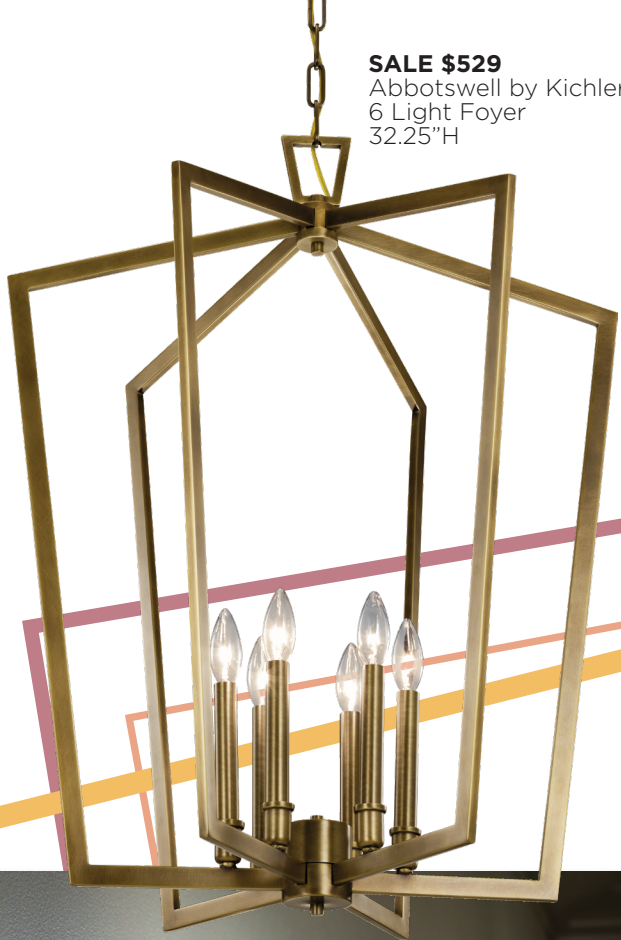

SALE \$139
Ramaro by Eglo
26W LED Bath Light
24" Long

SALE \$80
Squircle by Matteo
E26 Flush Light
7.75"H

SALE \$129
Dambara by Eglo
5W LED Wall Lamp
13.6"H
*Comes with dimmer
& usb charger

SALE \$769
Chute by Kuzco
92W LED
Linear Light
14"H x 14"W x 42"

SALE \$399
10 Light Chandelier
23"H x 19"W

SALE \$599
12 Light Chandelier
28"H x 28"W

SALE \$679
14 Light Chandelier
26"H x 20"W

SALE \$119
3 Light Semi
12"

SALE \$219
4 Light Flush
12" Diameter

SALE \$169
3 Light Flush
12" Diameter

SALE \$499
9 Light Foyer
36"H x 20"W

SALE \$179
4 Light Chandelier
12"H x 15"W

SALE \$879
92 x 0.3W LED Orb
24.75" Diameter

SALE \$529
Abbotswell by Kichler
6 Light Foyer
32.25"H

SALE \$319
Argo by Hinkley
6.5W LED Pendant
14"W

SALE \$579
Monza by Kuzco
56W LED Pendant
26"H x 24"W

SALE \$339
Sunburst by Artcraft
3 Light Flush
13.25"H x 20.5"W

SALE \$699
Sunburst by Artcraft
8 Light Chandelier
31.5" Diameter

SALE \$89
Draven by Kuzco
13W LED Scone
18.4"H